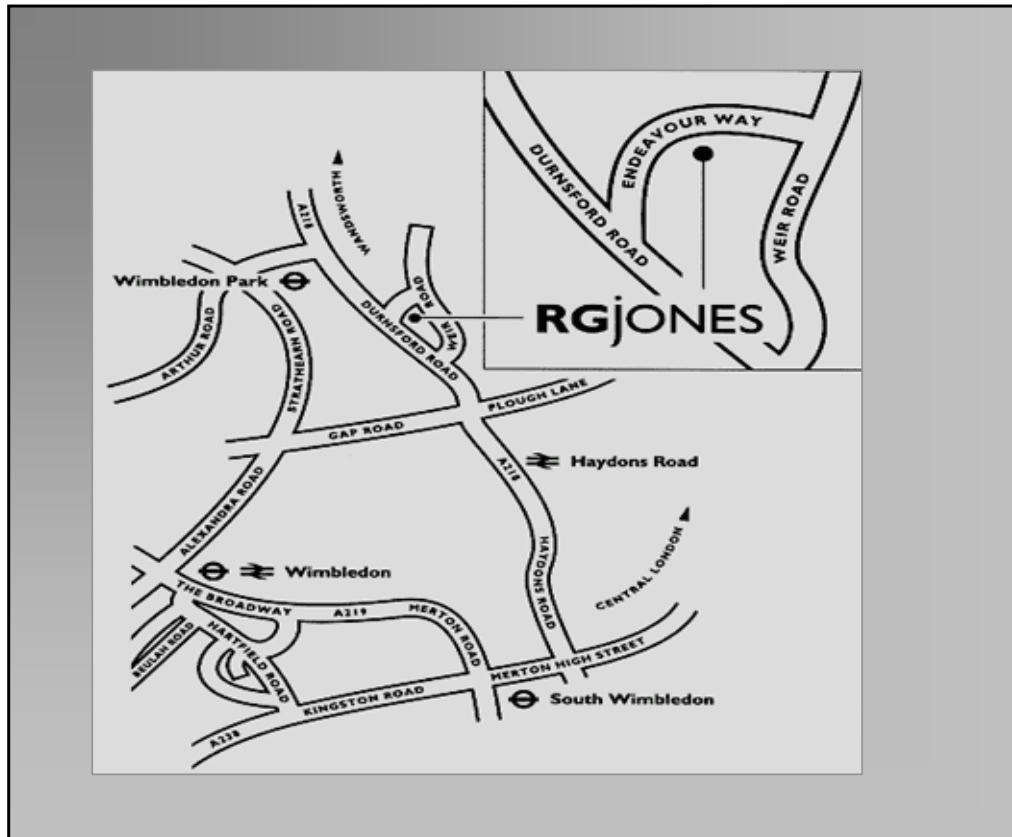

RG JONES SOUND ENGINEERING TERMS AND CONDITIONS OF HIRE APPLY

DISCOUNTS AVAILABLE / ALL PRICES EXCLUDE VAT @ 17.5%

T - 020 8971 3100 F - 020 8971 3101 E - hire@rgjones.co.uk

www.rgjones.co.uk